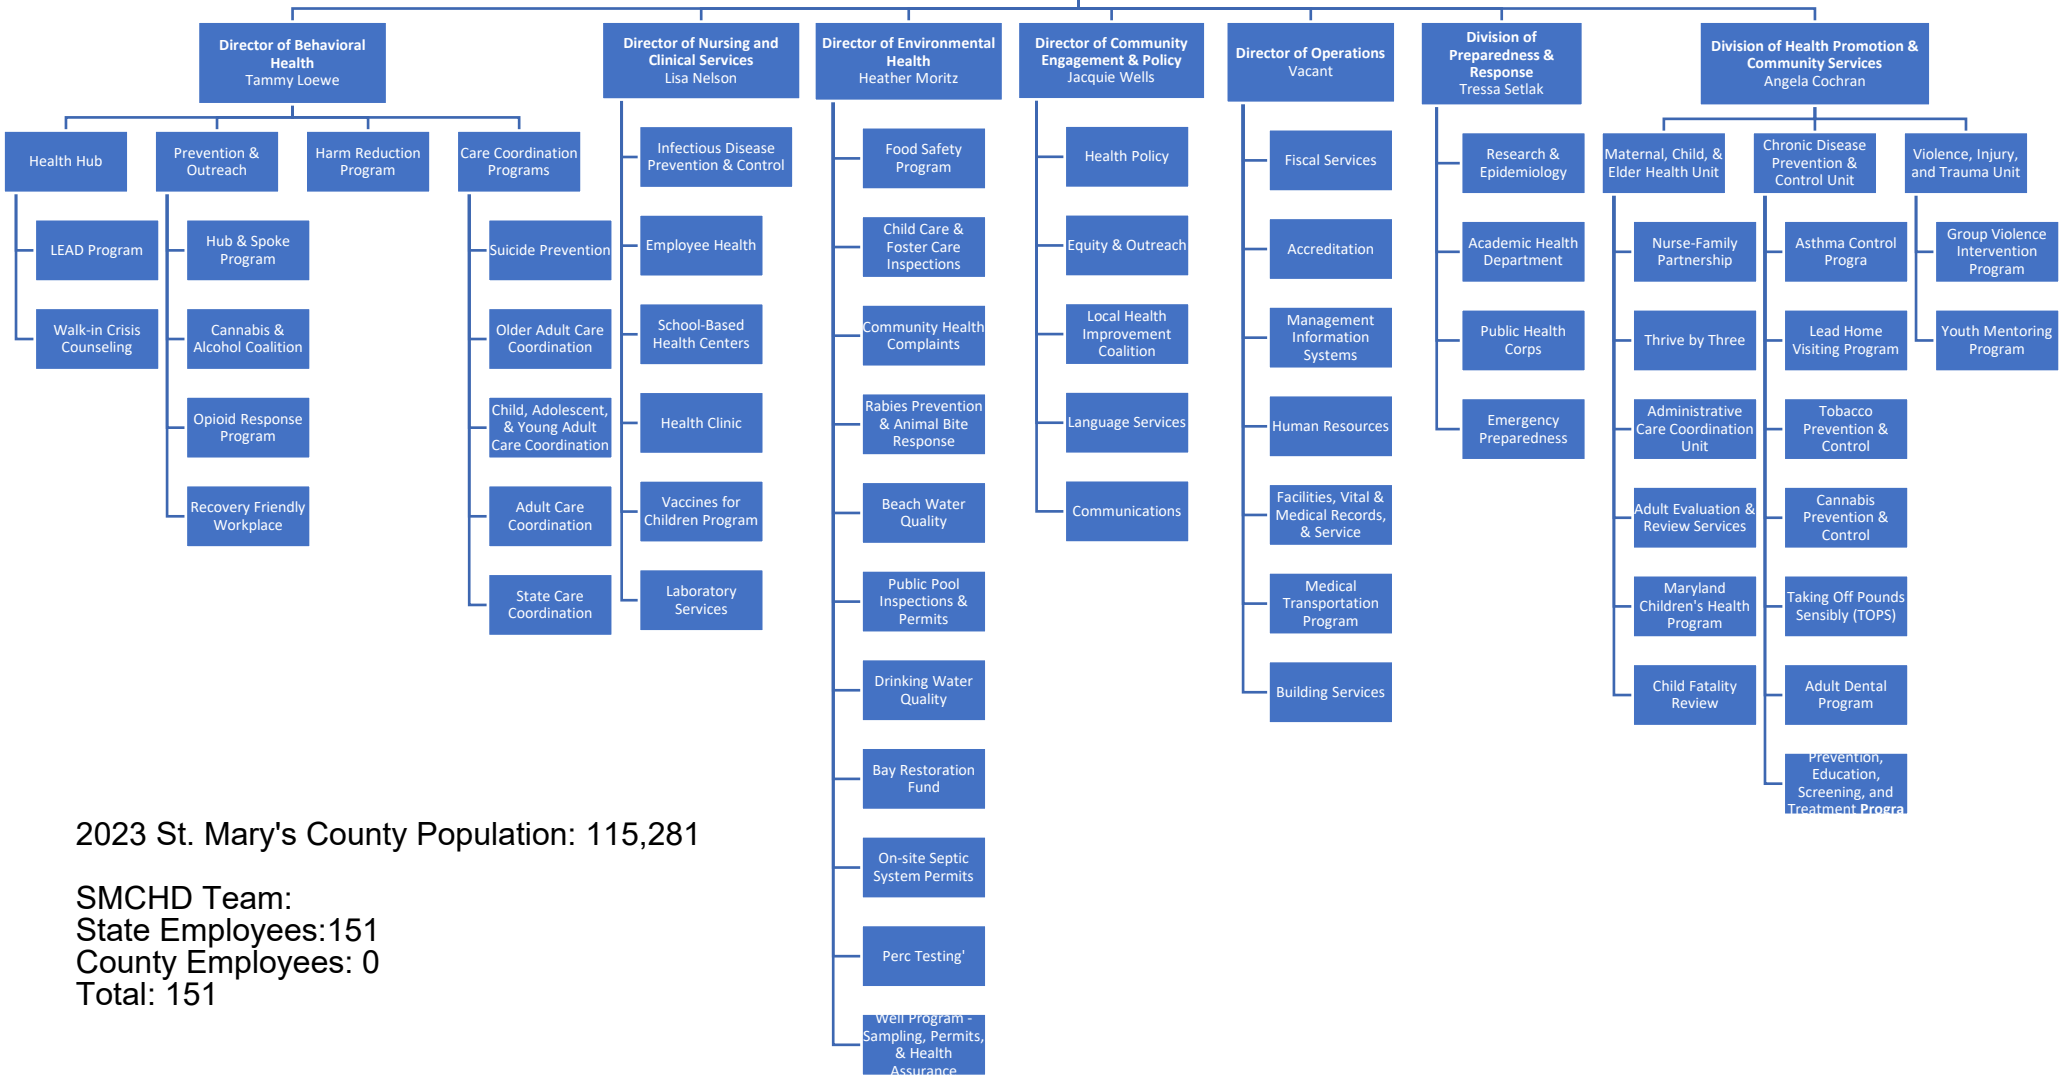

ST. MARY'S COUNTY HEALTH DEPARTMENT

Heart. Science. Service.

Maryland Department of Health — Health Officer Meenakshi Brewster — St. Mary's County Board of Health

Deputy Health Officer
Stephanie Harper

2023 St. Mary's County Population: 115,281

SMCHD Team:
State Employees: 151
County Employees: 0
Total: 151