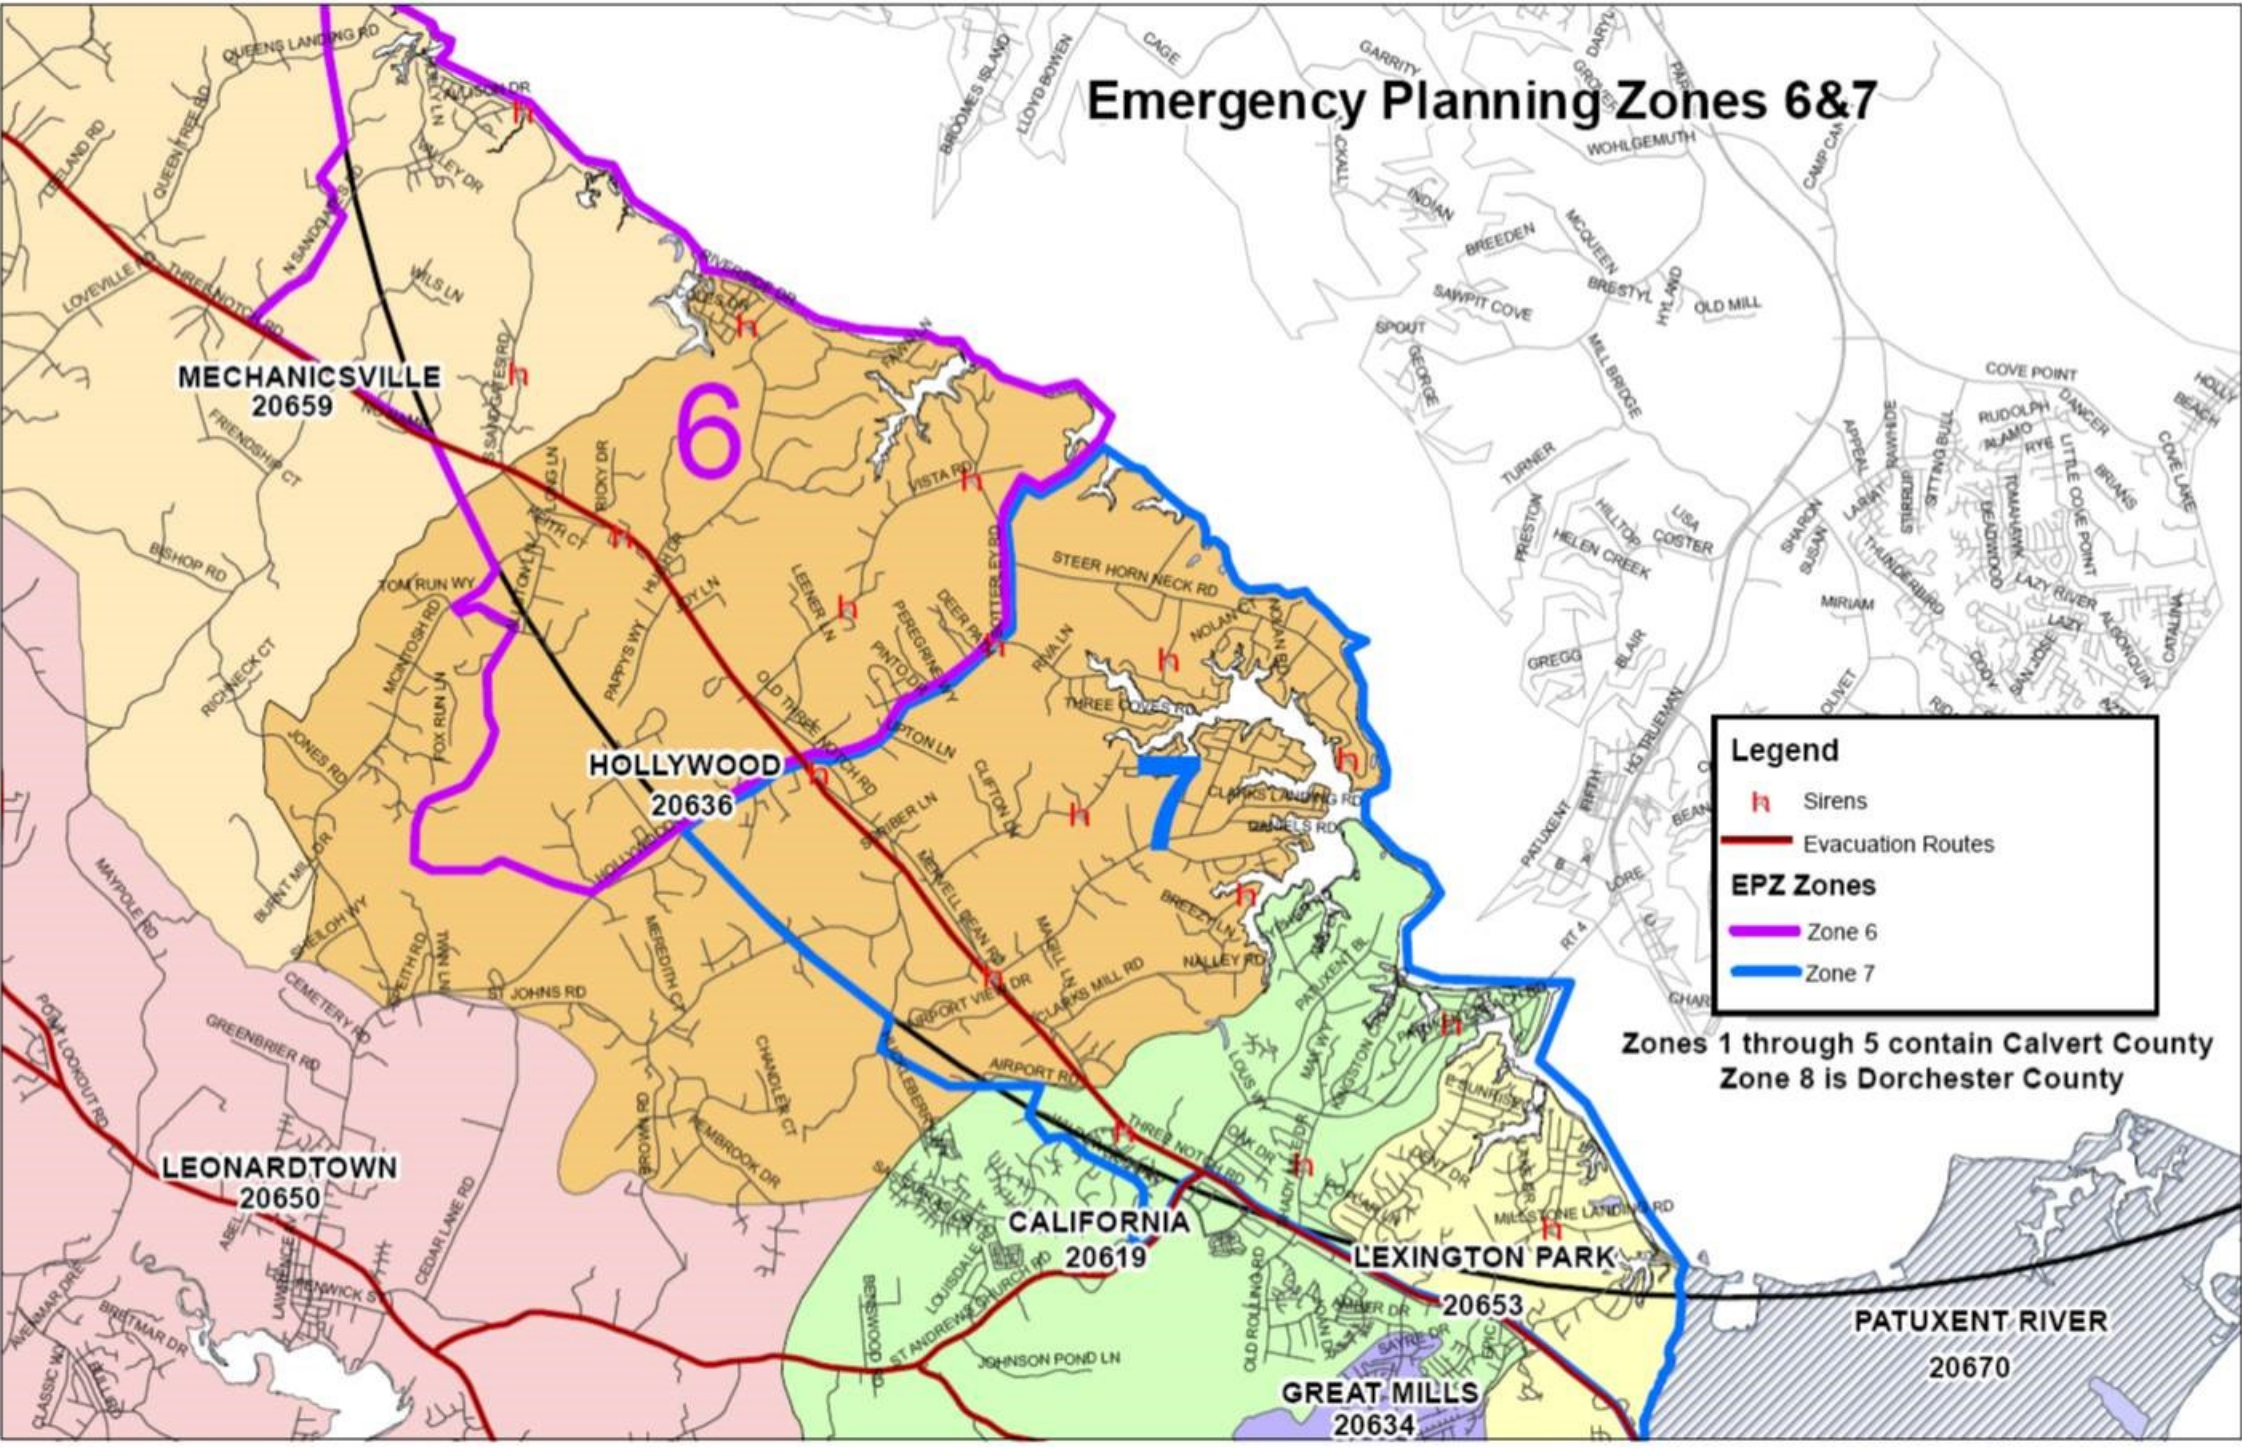

Emergency Planning Zones 6&7

MECHANICSVILLE
20659

HOLLYWOOD
20636

LEONARDTOWN
20650

CALIFORNIA
20619

LEXINGTON PARK
20653

GREAT MILLS
20634

PATUXENT RIVER
20670

Legend

- Sirens
- Evacuation Routes
- EPZ Zones**
 - Zone 6
 - Zone 7

Zones 1 through 5 contain Calvert County
Zone 8 is Dorchester County